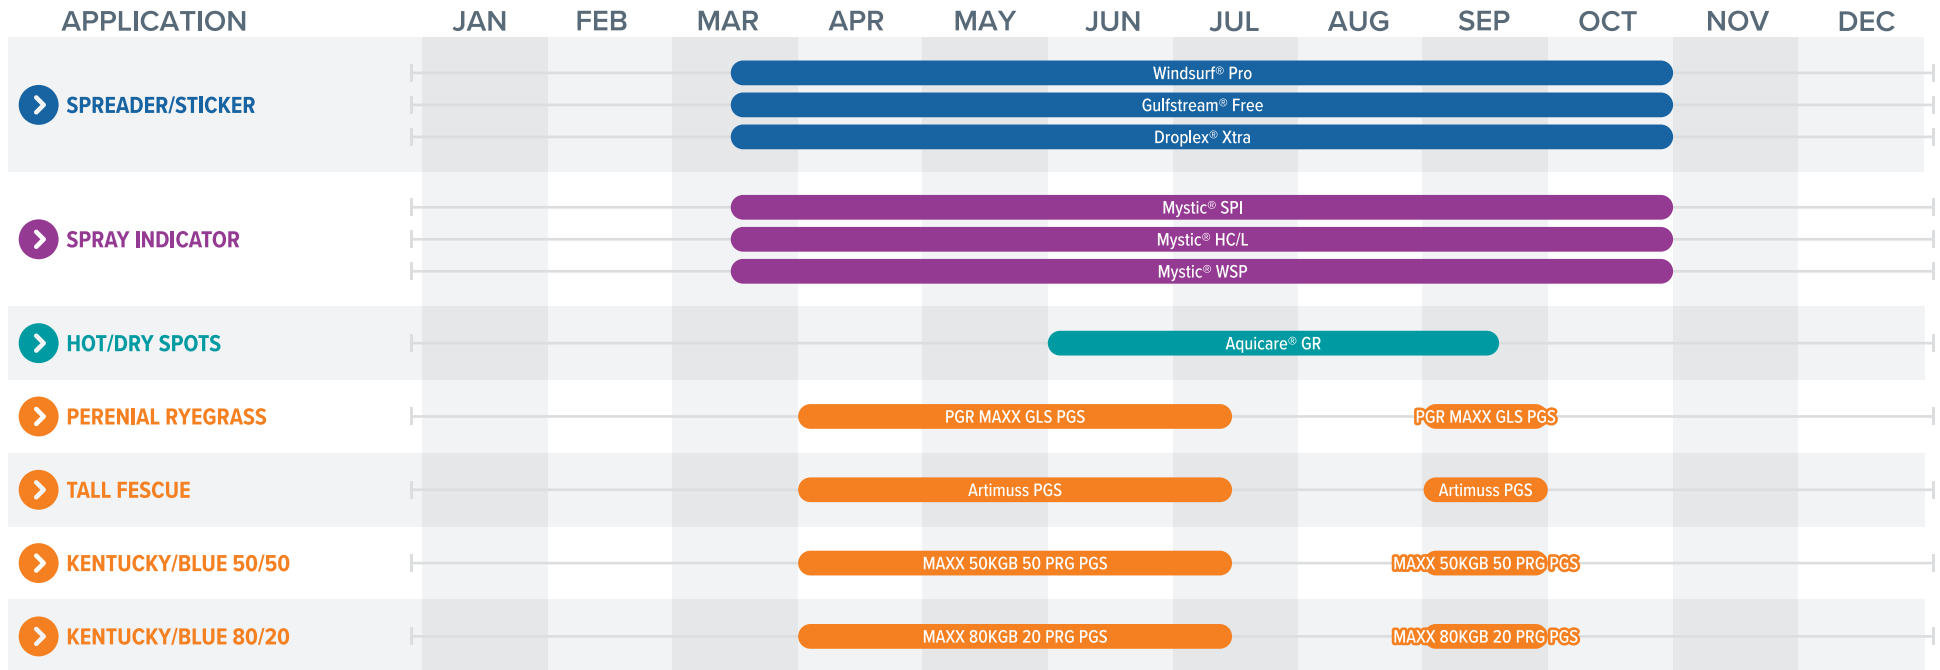

# Liquid Schedule

The following program is to be used as a general guide for applications on turfgrass within a broad range of states. Some products may not be available for use due to state or federal regulations. It is a violation of Federal law to use any of these products in a manner inconsistent with its labeling. READ ENTIRE LABEL BEFORE USING ANY PRODUCT. USE STRICTLY IN ACCORDANCE WITH LABEL PRECAUTIONARY STATEMENTS AND DIRECTIONS.