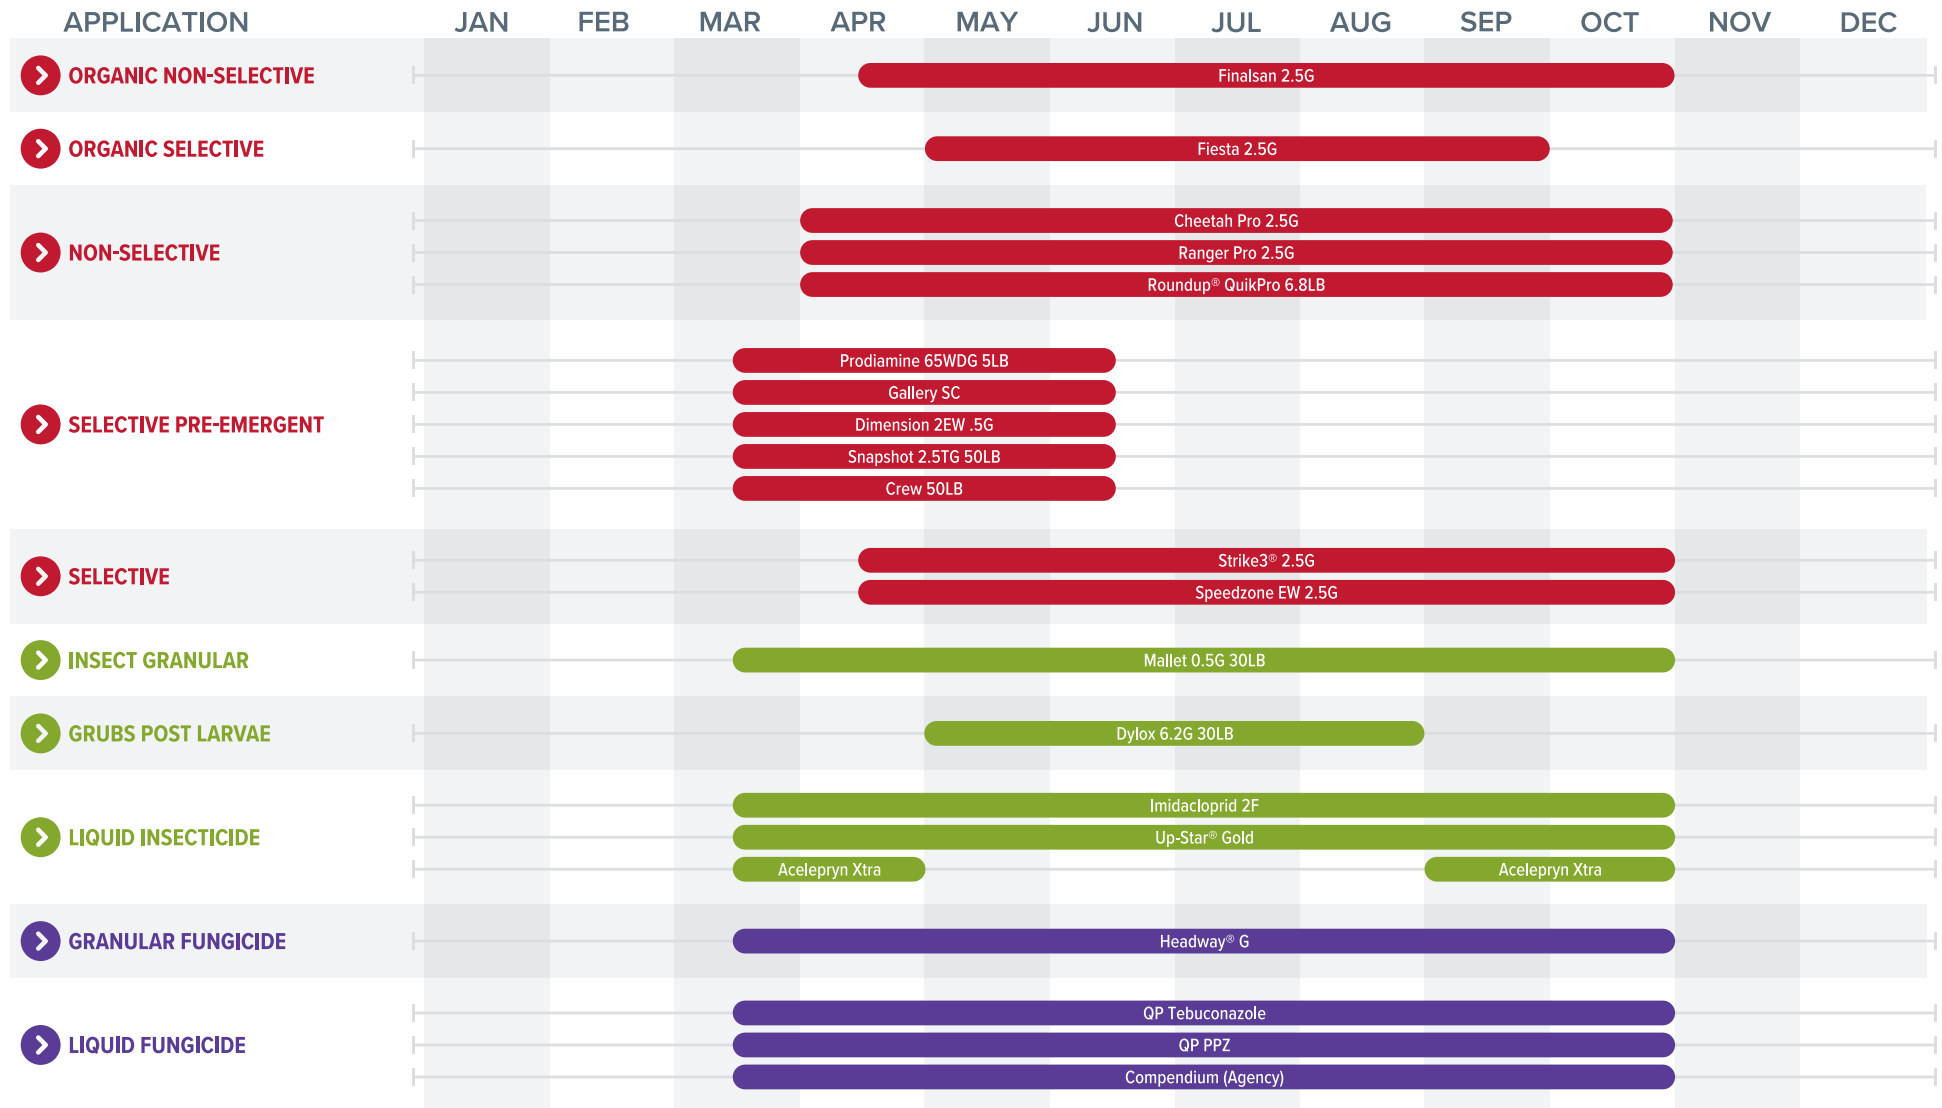

# Liquid Schedule

The following program is to be used as a general guide for applications on turfgrass within a broad range of states. Some products may not be available for use due to state or federal regulations. It is a violation of Federal law to use any of these products in a manner inconsistent with its labeling. READ ENTIRE LABEL BEFORE USING ANY PRODUCT. USE STRICTLY IN ACCORDANCE WITH LABEL PRECAUTIONARY STATEMENTS AND DIRECTIONS.